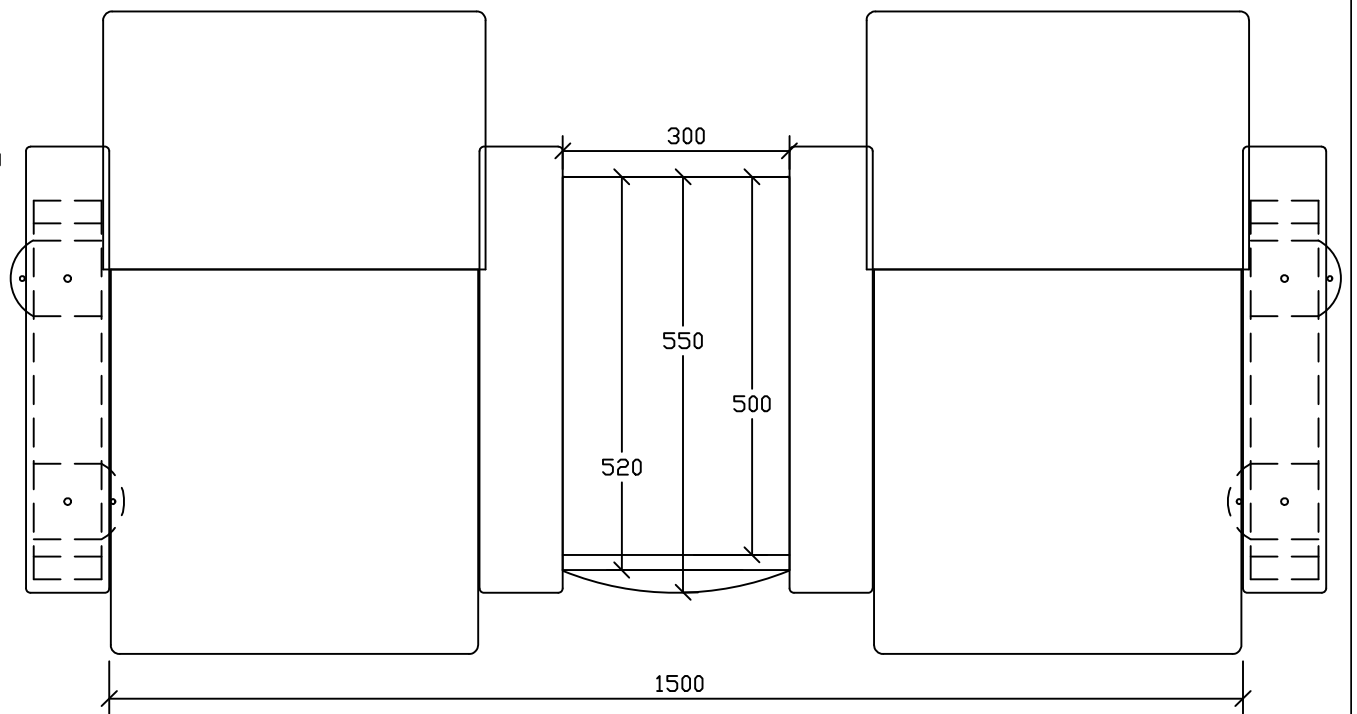

Table with clamp body

REV.NO	DESCRIPTION	REV.DATE	BY
PROJECT <i>Cinema seat Sonate Lux</i>			
TITLE <i>Layout, Cross- and Front section</i>			
DATE	DRAWN	CHKD	DRG.NO
10.11.99	MH	GL	<i>Sonate Lux</i>
SCALE	SHEET SIZE	REV.NO.	
1:10	A3		
			This drawing is the property and copyright of Skeie AS and must not be copied or reproduced without written permission by Skeie AS.
Box 4, N-4301, Sandnes Phone +47 51 97 45 00 Fax +47 51 97 45 01 E-mail: post@skeie.no Internet: www.skeie.no <i>The optimal solution in your SEATuation!</i>			