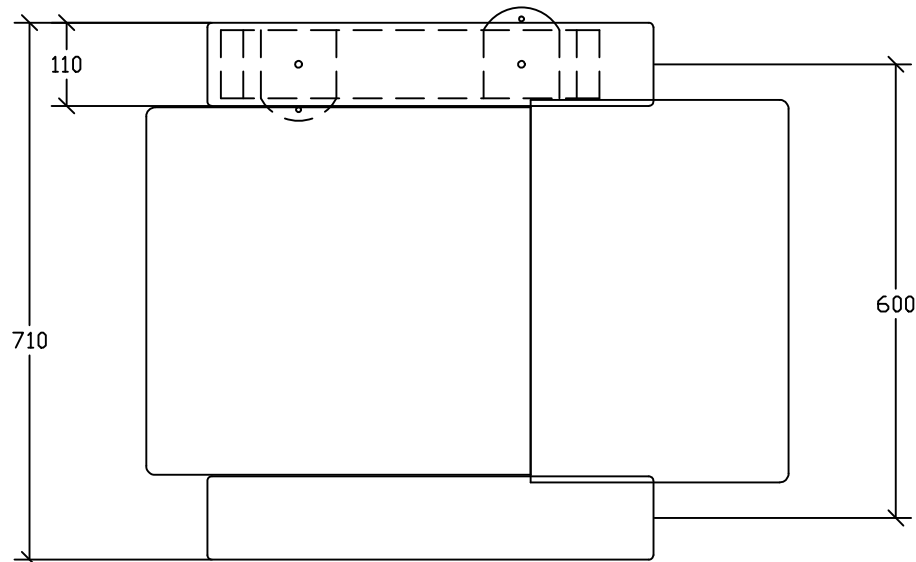

Table with clamp body

REV.NO	DESCRIPTION	REV.DATE	BY
PROJECT <i>Cinema seat Sonate Lux</i>			
TITLE <i>Layout, Cross- and Front section</i>			
DATE	DRAWN	CHKD	DRG.NO
10.11.99	MH	GL	<i>Sonate Lux</i>
SCALE	SHEET SIZE	REV.NO.	
1:10	A3		
			This drawing is the property and copyright of Skeie AS and must not be copied or reproduced without written permission by Skeie AS.
Box 4, N-4301, Sandnes Phone +47 51 97 45 00 Fax +47 51 97 45 01 E-mail: post@skeie.no Internet: www.skeie.no <i>The optimal solution in your SEATuation!</i>			